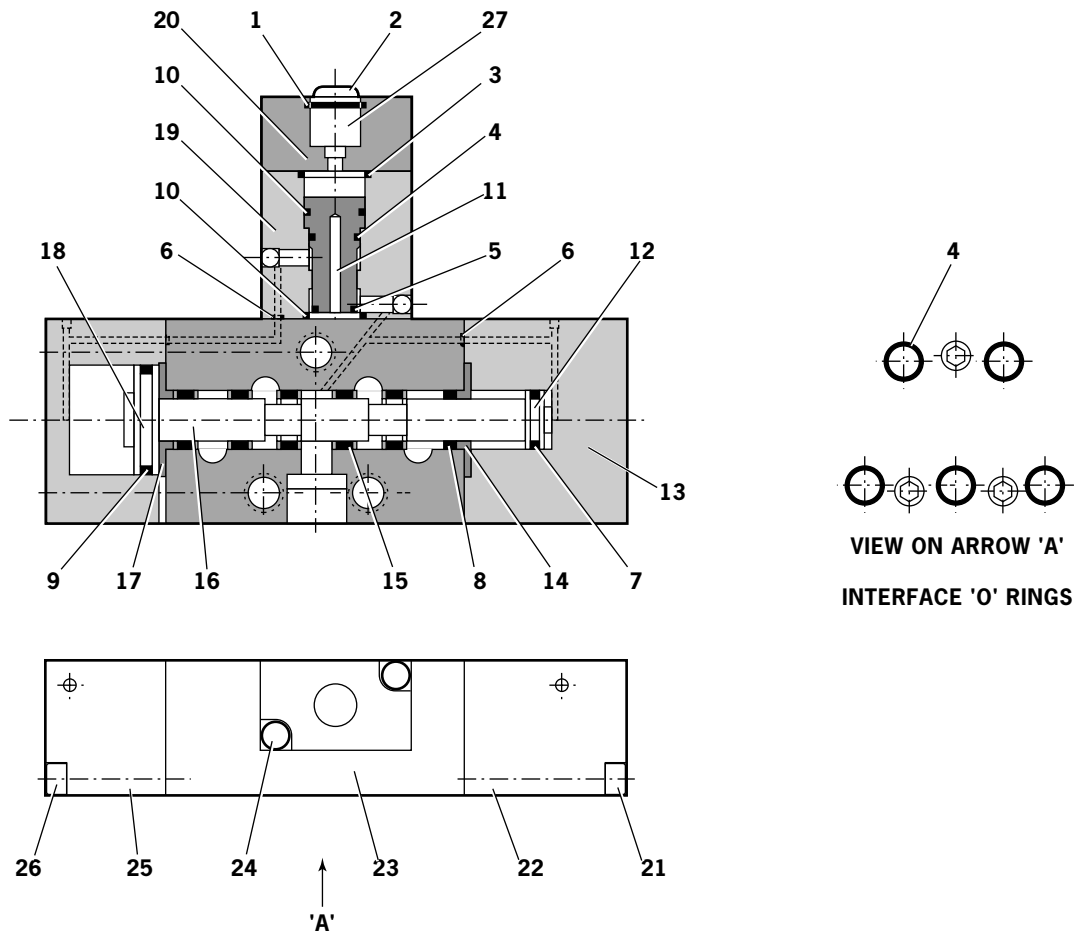

Pilot Valve 07005-00590

07005-00590 VALVE PARTS LIST									
ITEM	PART N°	DESCRIPTION	QTY	SPARES	ITEM	PART N°	DESCRIPTION	QTY	SPARES
1	07005-00599	* 'O' RING	-	-	15	-	SPACER	5	-
2	07005-00598	* PLASTIC COLLET	-	-	16	-	SPOOL	1	-
3	07003-00204	* 'O' RING	1	-	17	-	WASHER	1	-
4	07003-00103	* 'O' RING	6	-	18	-	PISTON	1	-
5	07003-00042	* 'O' RING	1	-	19	-	BODY	1	-
6	07003-00121	* 'O' RING	4	-	20	-	TOP CAP	1	-
7	08005-00127	* 'O' RING	1	-	21	-	SCREW	2	-
8	07003-00105	* 'O' RING	6	-	22	-	END CAP	1	-
9	07003-00178	* 'O' RING	1	-	23	-	BODY	1	-
10	07003-00017	* 'O' RING	2	-	24	-	SCREW	2	-
11	-	PISTON	1	-	25	-	END CAP	1	-
12	-	PISTON	1	-	26	-	SCREW	2	-
13	07005-00590	VALVE ASSEMBLY	-	-	27	-	CARTRIDGE	1	-
14	-	WASHER	1	-					

* Together these items make up a Service Kit for the valve with the addition of one Centoplex 2 tube of grease, the kit is available from Avdel, part number 07005-01538.