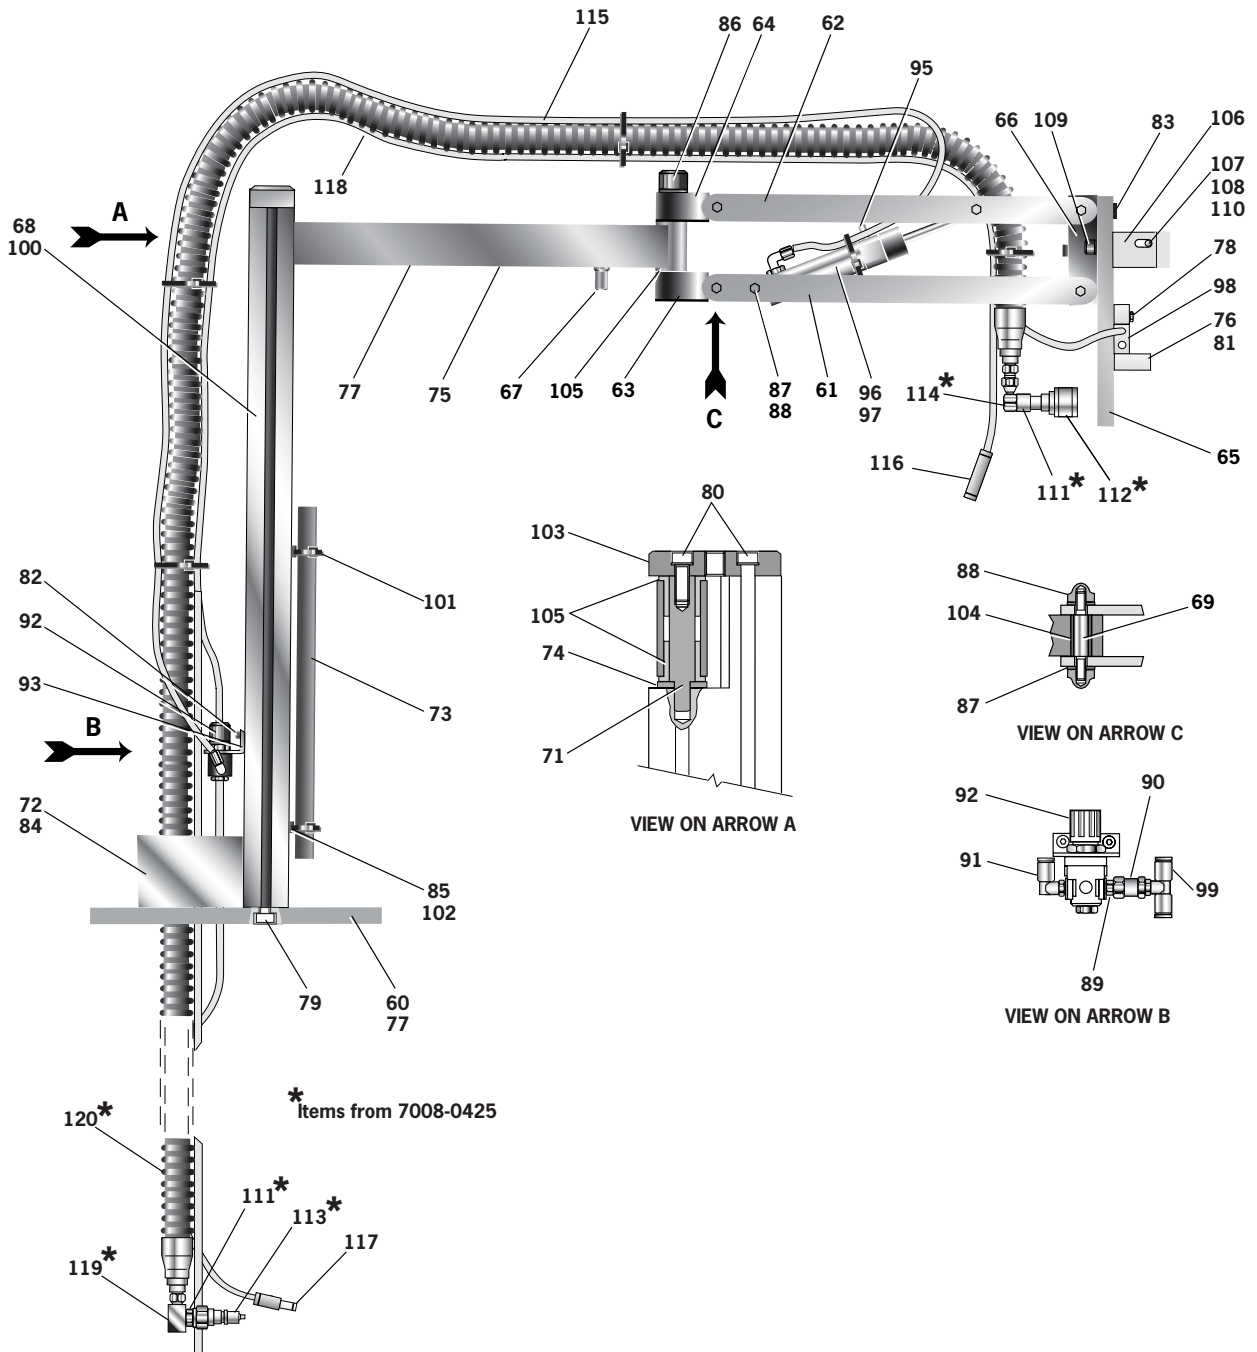

General Assembly of Pantograph Arm

Comprising 07535-02600 (s)/07008-00425 (s)

Parts List for Pantograph Arm

Comprising 07535-02600 (s)/07008-00425 (s)

07535-02600 (S) / 07008-00425 PARTS LIST									
ITEM	PART N°	DESCRIPTION	QTY	SPARES	ITEM	PART N°	DESCRIPTION	QTY	SPARES
60	07535-02601	BASE PLATE	1	-	94	07005-01420	ELBOW CONNECTOR (1/8)	1	-
61	07535-02002	LOWER FRONT ARM	2	-	95	07005-01422	SILENCER	1	-
62	07535-02602	UPPER FRONT ARM	2	-	96	07005-01982	DOUBLE ACTING CYLINDER	1	-
63	07535-02603	PIVOT BLOCK LOWER	1	-	97	07005-01669	PISTON ROD CLEVIS	1	-
64	07535-02604	PIVOT BLOCK UPPER	1	-	98	07005-01728	ROLLER LEVER VALVE	1	-
65	07535-02605	TOOL MOUNTING PLATE	1	-	99	07005-01729	T-CONNECTOR	1	-
66	07535-02606	FRONT MOUNTING BLOCK	1	-	100	07007-01311	COVER PROFILE	A/R	-
67	07535-02008	ARM ROTATION STOP	1	-	101	07007-01424	CABLE TIE	10	-
68	07535-02607	REAR SUPPORT COLUMN	1	-	102	07007-01696	CABLE CRADLE	5	-
69	07535-02608	PIVOT PIN	6	-	103	07007-01697	TRANSPORT PLATE	1	-
70	07535-02609	CYLINDER PIVOT SPACER	4	-	104	07007-01699	GLACIER BEARING	8	-
71	07535-02012	SOLID ARM PIVOT PIN	1	-	105	07007-01703	FLANGED OILITE BUSH	4	-
72	07535-02013	FOLLOWER SPRING BOX	1	-	106	07535-02101	PLACING TOOL LOCATING BLOCK	1	-
73	07535-02014	MANDREL CHUTE	1	-	107	07535-02102	TOOL LOCATION LOCKING PIN	1	-
74	07535-02015	SOLID ARM SUPPORT WASHER	1	-	108	07535-02103	TOOL LOCATION RELEASE SCREW	1	-
75	07535-02200	SOLID ARM ASSEMBLY	1	-	109	07001-02220	M5 X 20 LONG CAP HEAD SCREW	2	-
76	07535-02610	TOOL STOP	1	-	110	07007-01710	COMPRESSION SPRING	1	-
77	07535-02611	MACHINE LABEL	1	N/1	111	07003-00142	G1/8 BONDED SEAL	2	-
78	07001-00083	M3 X 25 LONG SOCKET CAP HEAD SCREW	2	-	112	07005-00759	QUICK CONNECTOR (FEMALE)	1	-
79	07001-00250	M8 X 30 LONG SOCKET CAP HEAD SCREW	2	-	113	07005-00760	QUICK CONNECTOR (MALE)	1	-
80	07001-00285	M8 X 25 LONG SOCKET CAP HEAD SCREW	2	-	114	07005-01038	SWIVEL ELBOW 1/8 MALE-FEMALE	1	-
81	07001-00384	M5 X 16 LONG SOCKET BUTTON HD SCREW	1	-	115	07005-01352	4 mm BLACK PLASTIC TUBE	4.9 m	-
82	07001-00505	M4 X 8 LONG SOCKET CAP HEAD SCREW	2	-	116	07005-01973	NON RETURN VALVE	1	-
83	07001-00638	M8 X 30 LONG SOCKET BUTTON HD SCREW	2	-	117	07005-01977	PUSH-IN CONNECTOR WITH REDUCING SLEEVE	1	-
84	07001-00572	M4 X 12 LONG SOCKET BUTTON HD SCREW	1	-	118	07005-01981	4 mm BLUE PLASTIC TUBE	3.1 m	-
85	07001-00438	M6 X 20 LONG SOCKET BUTTON HD SCREW	5	-	119	07005-01989	ELBOW 1/8 MALE-FEMALE	1	-
86	07001-00609	M16 SHOULDER SCREW	1	-	120	07008-00426	RE-INFORCED HYDRAULIC HOSE	1	-
87	07002-00045	M6 STANDARD WASHER	12	-					
88	07002-00146	M6 ACORN NUT	12	-					
89	07005-00462	M5 MALE - MALE STRAIGHT CONNECTOR	1	-					
90	07005-00468	NON-RETURN VALVE	1	-					
91	07005-00913	ELBOW CONNECTOR (M5)	1	-					
92	07005-01373	REGULATOR	1	-					
93	07005-01375	VALVE MOUNTING BRACKET	1	-					