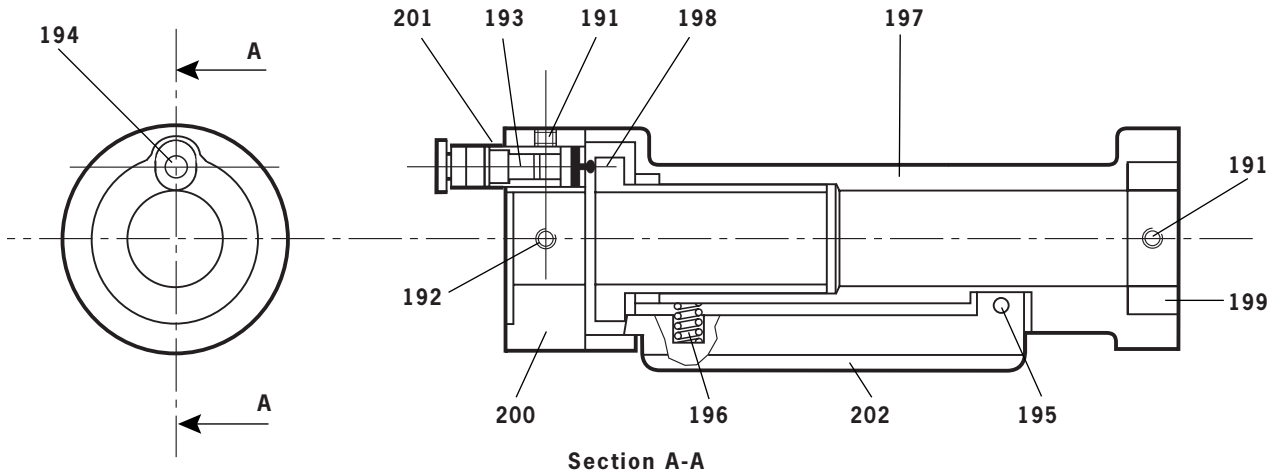

Integral Handle and Trigger Assembly 07535-02700(s)

07535-02700(S) INTEGRAL HANDLE AND TRIGGER ASSEMBLY PARTS LIST									
ITEM	PART N°	DESCRIPTION	QTY	SPARES	ITEM	PART N°	DESCRIPTION	QTY	SPARES
191	07001-00514	SCREW	3	-	197	07535-02401	HANDLE	1	-
192	07001-00599	SCREW	2	-	198	07535-02402	TRIGGER ACTUATING SLEEVE	1	-
193	07005-00088	VALVE	1	-	199	07535-02405	RETAINING COLLAR	1	-
194	07005-01960	MALE FITTING	1	-	200	07535-02701	TRIGGER COLLAR	1	-
195	07007-01799	DOWEL PIN	1	-	201	07535-02702	VALVE HOUSING	1	-
196	07474-03044	COMPRESSION SPRING	1	-	202	07535-02703	TRIGGER	1	-