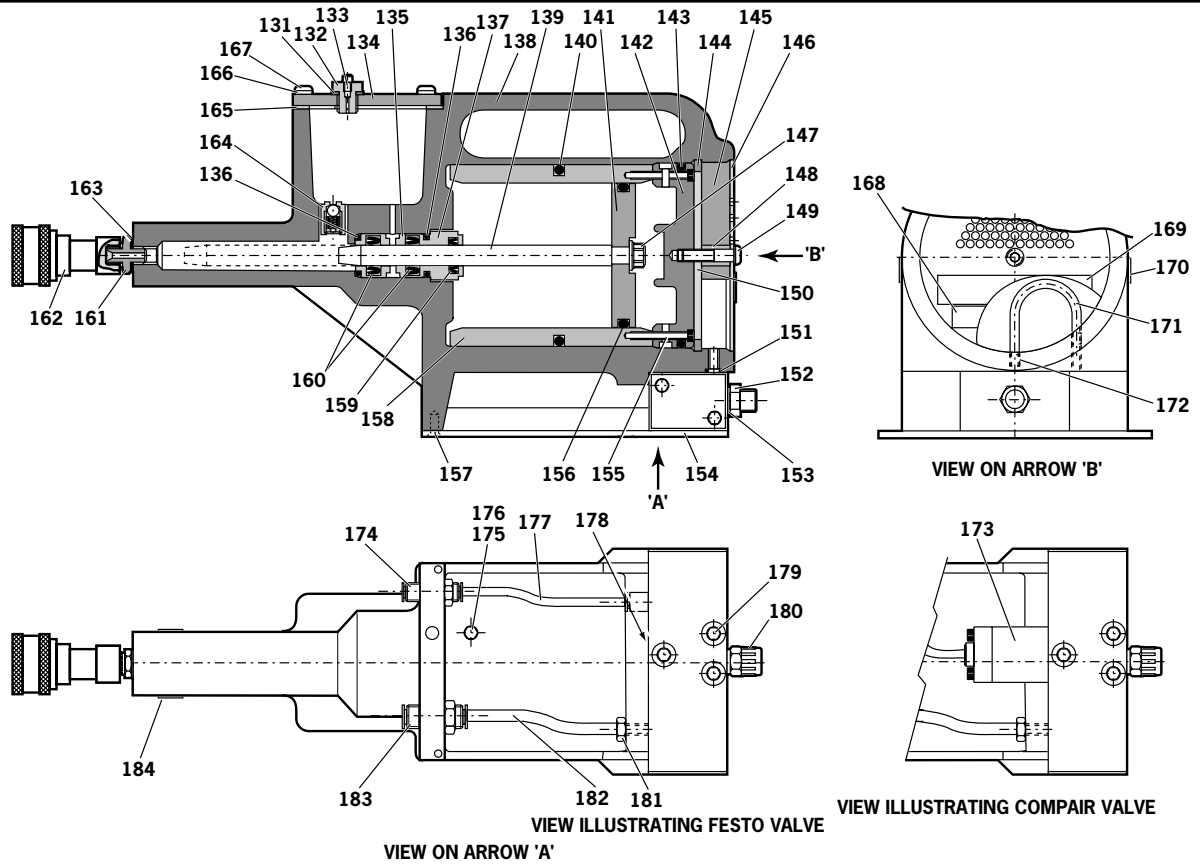

Intensifier 07531-02200

07531-02200 PARTS LIST									
ITEM	PART N°	DESCRIPTION	QTY	SPARES	ITEM	PART N°	DESCRIPTION	QTY	SPARES
131	07003-00037	SEAL	1	1	158	07531-00201	SLEEVE	1	-
132	07240-00211	FILLER SCREW	1	-	159	07003-00337	LIP SEAL	1	1
133	07001-00418	BLEED SCREW	1	1	160	07003-00336	LIP SEAL	2	2
134	07240-00210	COVER PLATE	1	-	161	07005-00406	CONNECTOR	1	-
135	71420-02006	SEAL HOUSING	1	-	162	07005-00759	QUICK RELEASE CONNECTOR	1	-
136	07003-00153	'O' RING	2	-	163	07003-00142	SEAL	2	1
137	71420-02007	SEAL PLUG	1	-	164	07240-00400	VALVE HOUSING ASSEMBLY	1	-
138	71420-02300	BODY ASSEMBLY	1	-	165	07240-00209	GASKET	1	1
139	71420-02008	PISTON ROD	1	-	166	07002-00073	WASHER	4	1
140	07003-00182	'O' RING	1	1	167	07001-00554	SCREW	4	1
141	07531-00202	AIR PISTON	1	-	168	07007-01504	LABEL	1	-
142	07531-00204	END COVER	1	-	169	07240-00217	LABEL	1	-
143	07003-00183	'O' RING	1	1	170	07531-00205	LABEL	2	-
144	07004-00069	RETAINING RING	1	1	171	07005-00596	6mm PLASTIC TUBE	-	-
145	07240-00213	FOAM SILENCER	1	1	172	07245-00103	VACUUM CONNECTOR	2	-
146	07240-00214	SILENCER COVER	1	-	173	07005-00590	COMPAIR VALVE	1	1
147	07002-00017	NUT	1	1	174	07005-01431	BULKHEAD CONNECTOR	1	1
148	07240-00215	SPACER	1	-	175	07005-00668	M5 PLUG	1	-
149	07001-00417	SCREW	1	1	176	07005-00670	M5 SEALING RING	1	-
150	07240-00216	RETAINING PLATE	1	-	177	07005-01084	4mm PLASTIC TUBE	-	-
151	07001-00042	'O' RING	1	1	178	07005-01524	FESTO VALVE	1	-
152	07005-00041	CONNECTOR	1	-	179	07001-00176	SCREW	3	-
153	07003-00065	WASHER	1	-	180	07007-00292	1/4" BSP REDCAP	1	-
154	07240-00220	PROTECTION PLATE	1	-	181	07005-00647	CONNECTOR	1	-
155	07001-00375	SCREW	2	-	182	07005-01085	6mm PLASTIC TUBE	-	-
156	07003-00238	'O' RING	1	1	183	07005-00855	BULKHEAD UNION	1	-
157	07001-00396	SCREW	4	-	184	07007-01503	LABEL	1	-